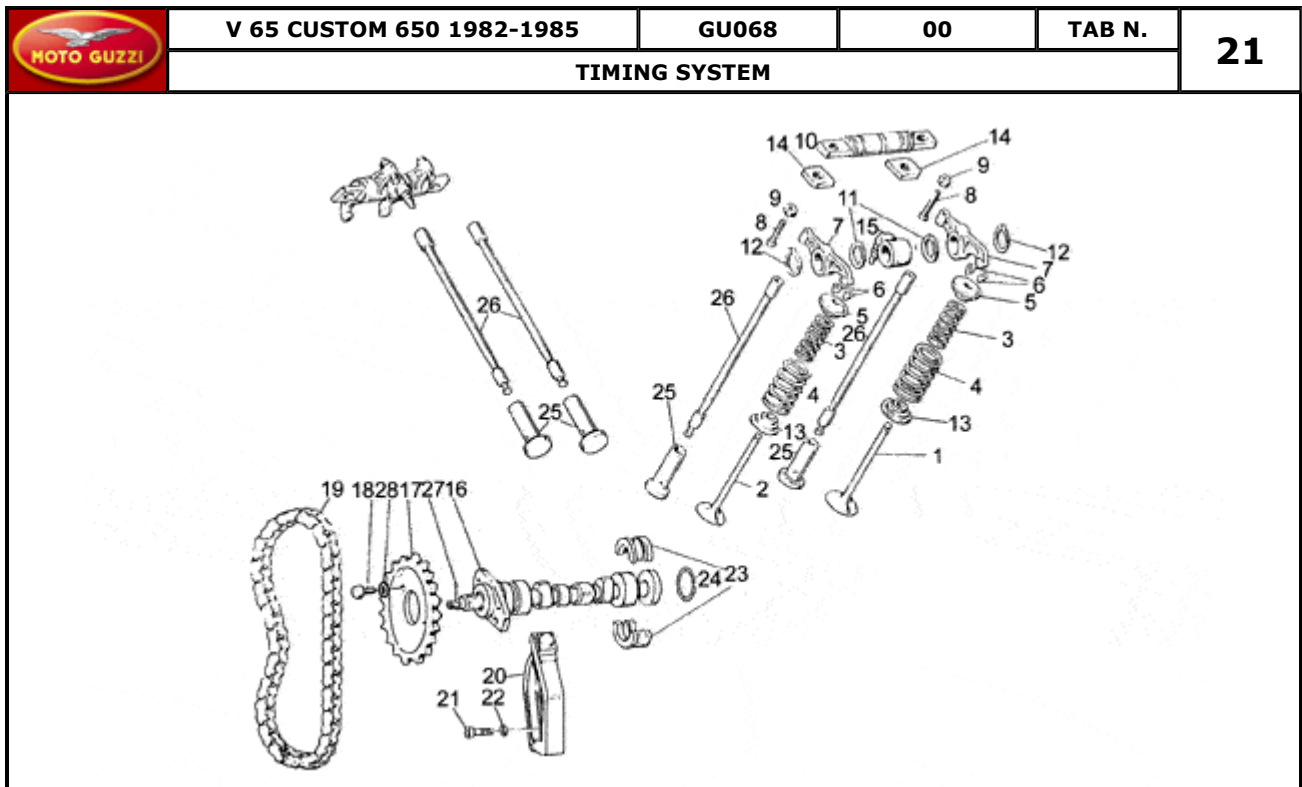

Pos.	Description	Year	I_M	Country	Version	Code	Q.ty	P.Cod.
1	Intake valve	-	-	-	-	GU19036082	2	
2	Exhaust valve	-	-	-	-	GU19036183	2	
3	Spring	-	-	-	-	GU61037600	4	
4	Spring	-	-	-	-	GU61037500	4	
5	Upper cup	-	-	-	-	GU61038000	4	
6	Half-cone	-	-	-	-	GU61038100	8	
7	Rocker arm assy.	-	-	-	-	GU19030500	4	
8	Screw	-	-	-	-	GU19034000	4	
9	Nut M6x1	-	-	-	-	GU92602406	4	
10	Rocker shaft	-	-	-	-	GU19032080	2	
11	Thrust washer	-	-	-	-	GU19032380	4	
12	Circlip	-	-	-	-	GU90271018	4	
13	Lower cup	-	-	-	-	GU61037000	4	
14	Spacer	-	-	-	-	GU19032980	4	
15	Hose	-	-	-	-	GU19027500	2	
16	Camshaft	-	-	-	-	GU27053362	1	
17	Timing system gear	-	-	-	-	GU19054521	1	
18	Bolt	-	-	-	-	GU61054900	2	
19	Camshaft chain	-	-	-	-	GU19058021	1	
20	Chain stretching drive	-	-	-	-	GU19058220	1	
21	Screw	-	-	-	-	GU98822316	1	
22	Washer	-	-	-	-	GU95129115	1	
23	Sector	-	-	-	-	GU19055700	2	
24	Snap ring	-	-	-	-	GU90353029	1	
25	Tappet	-	-	-	-	GU19045861	4	
26	Rocker arm rod	-	-	-	-	GU19045060	4	
27	Roller	-	-	-	-	GU95512035	1	
28	Safety washer	-	-	-	-	GU23217800	2