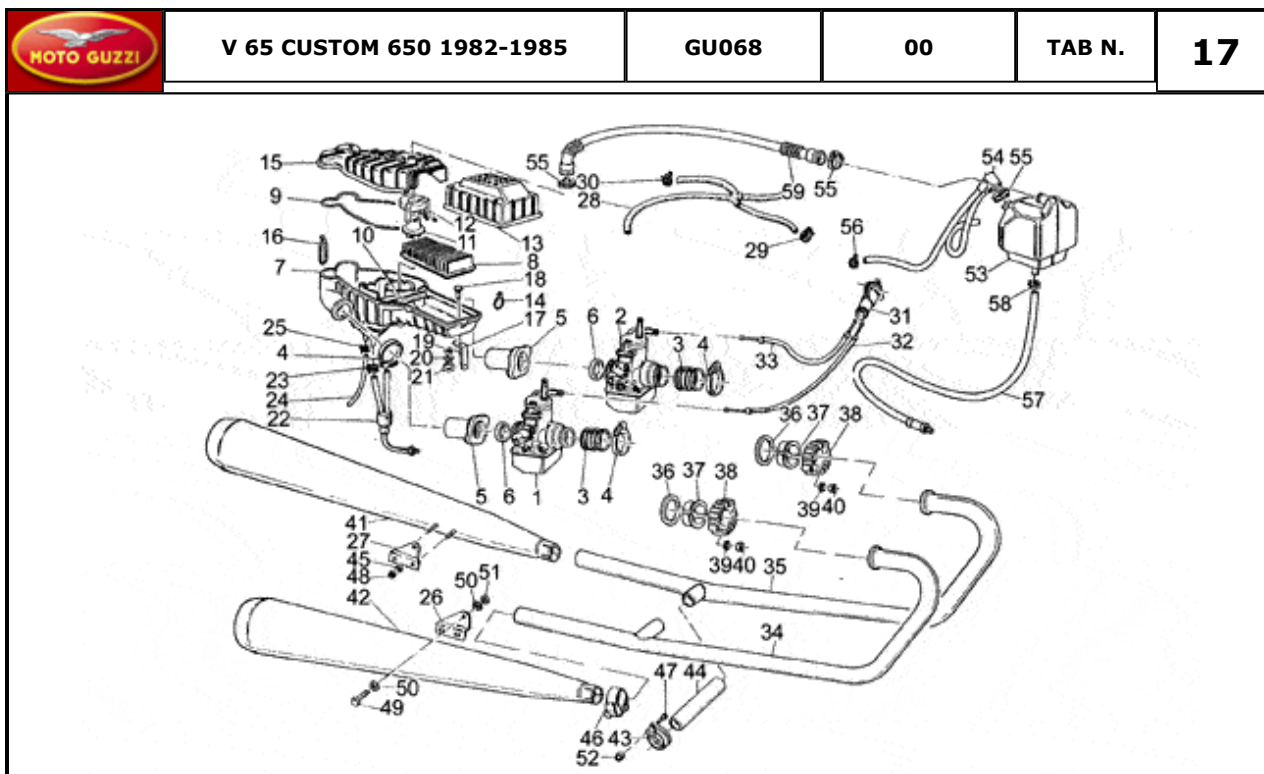

Pos.	Description	Year	I_M_	Country	Version	Code	Q.ty	P.Cod.
1	Carburettor RH PHBH 30BD	-	-	-	-	GU19112660	1	
2	Carburettor LH PHBH 30BS	-	-	-	-	GU19112661	1	
3	Hose	-	-	-	-	GU19114360	2	
4	Hose clamp 32X52X8	-	-	-	-	GU93305032	8	
5	Air intake hose	-	-	-	-	GU19114460	2	
6	Gasket ring	-	-	-	-	GU19114680	2	
7	Lower side filter case	-	-	-	-	GU19114060	1	
8	Air filter	-	-	-	-	GU28113650	1	
9	Gasket	-	-	-	-	GU19113960	1	
10	Bracket	-	-	-	-	GU19112960	1	
11	Protection	-	-	-	-	GU19111060	1	
12	Cover	-	-	-	-	GU19111160	1	
13	Filter cover	-	-	-	-	GU19113760	1	
14	Short spring	-	-	-	-	GU31110715	3	
15	Upper side filter case	-	-	-	-	GU19113460	1	
16	Lenght spring	-	-	-	-	GU31110815	3	
17	Air filter support	-	-	-	-	GU31114165	1	
18	Screw	-	-	-	-	GU98054214	1	
19	Notched washer	-	-	-	-	GU95021105	1	
20	Washer	-	-	-	-	GU95000205	1	
21	Nut	-	-	-	-	GU92670305	1	
22	Breather	-	-	-	1a	GU19154360	1	
23	Hose clamp	-	-	-	1a	GU61108400	2	
24	Rubber pipe 5X9	-	-	-	1a	GU00823944050	1	
25	Hose clamp	-	-	-	1a	GU35108450	1	
26	RH plate	-	-	-	-	GU23128660	1	
27	LH plate	-	-	-	-	GU23128760	1	
28	Fuel pipe	-	-	-	-	GU29106500	1	
29	Hose clamp	-	-	-	-	GU61108400	2	
30	Hose clamp D9	-	-	-	-	GU61108500	2	
31	Starter	-	-	-	-	GU23133100	1	
32	RH choke cable	-	-	-	-	GU19133560	1	
33	LH choke cable	-	-	-	-	GU19134000	1	
34	RH exhaust pipe	-	-	-	-	GU19120765	1