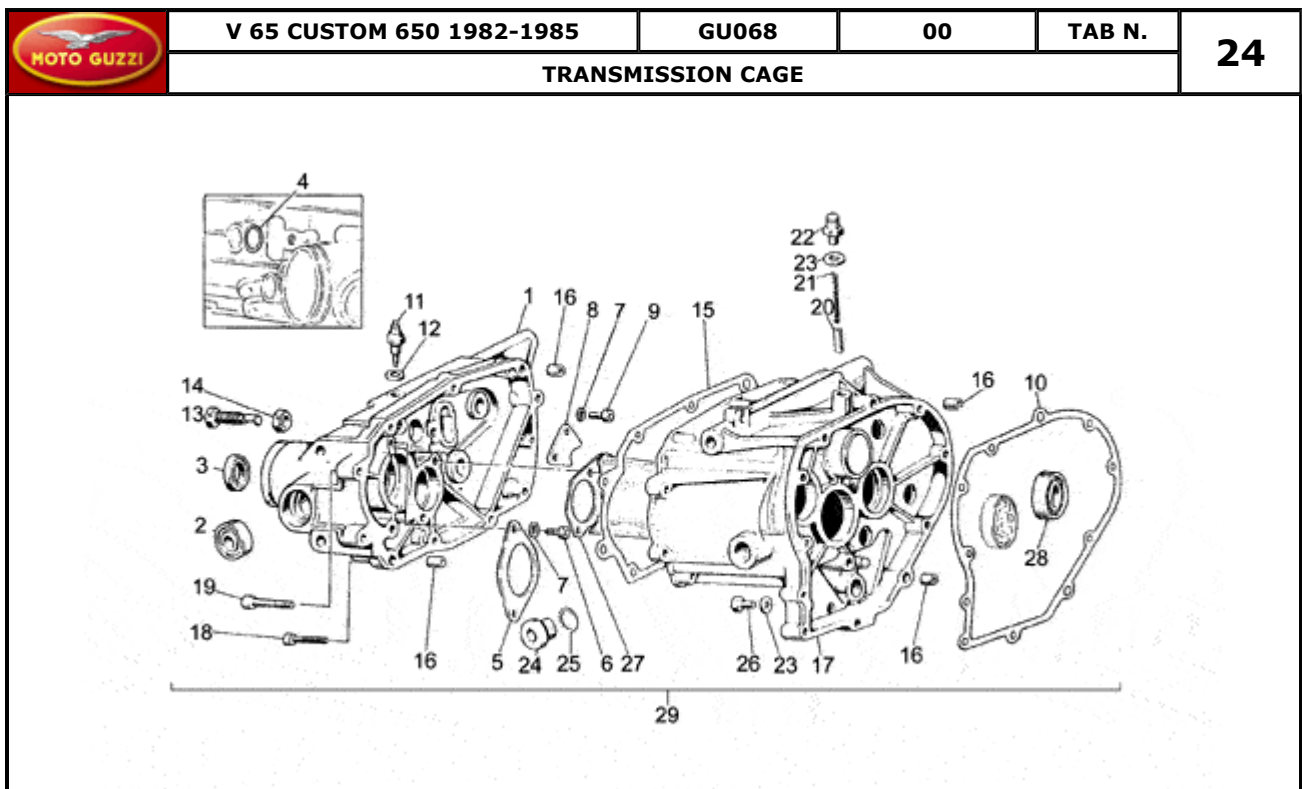

Pos.	Description	Year	I_M	Country	Version	Code	Q.ty	P.Cod.
1	Gearbox cover, grey	-	-	-	-	GU31200880	1	
2	Bearing 15x35x11	-	-	-	-	GU92204215	2	
3	Gasket ring 28x40x7	-	-	-	-	GU90402841	1	
4	O-ring 13,95x2,92	-	-	-	-	GU90706140	1	
5	Plate	-	-	-	-	GU19213820	1	
6	Screw	-	-	-	-	GU98622314	4	
7	Washer 6,4x10x0,7	-	-	-	-	GU14217901	6	
8	Plate	-	-	-	-	GU19235800	1	
9	Screw	-	-	-	-	GU98622314	2	
10	Gasket	-	-	-	-	GU23200370	1	
11	Sensor	-	-	-	-	GU19207220	1	
12	Gasket 8,25x15x1	-	-	-	-	GU12154200	1	
13	Screw M12x1,25	-	-	-	-	GU19237800	1	
14	Low nut M12x1,25	-	-	-	-	GU92602512	1	
15	Gasket	-	-	-	-	GU19201120	1	
16	Bush 6,6x9x13	-	-	-	-	GU19002020	4	
17	Gearbox, grey	-	-	-	-	GU31200280	1	
18	Screw M6X30	-	-	-	-	GU98620330	7	
19	Screw M8X35	-	-	-	-	GU98620435	4	
20	Pawl	-	-	-	-	GU55234700	1	
21	Lever return spring	-	-	-	-	GU94321067	1	
22	Breather plug	-	-	-	-	GU19206501	1	
23	Gasket	-	-	-	-	GU10528900	2	
24	Oil filler plug	-	-	-	-	GU31351200	1	
25	O-ring 20,24X2,62	-	-	-	-	GU90706203	1	
26	Plug	-	-	-	-	GU95980212	1	
27	Oil bulhead	-	-	-	-	GU19208220	1	
28	Ball bearing 20x42x12	-	-	-	-	GU92201120	1	
29	Gearbox assy., grey	-	-	-	-	GU19991560	1