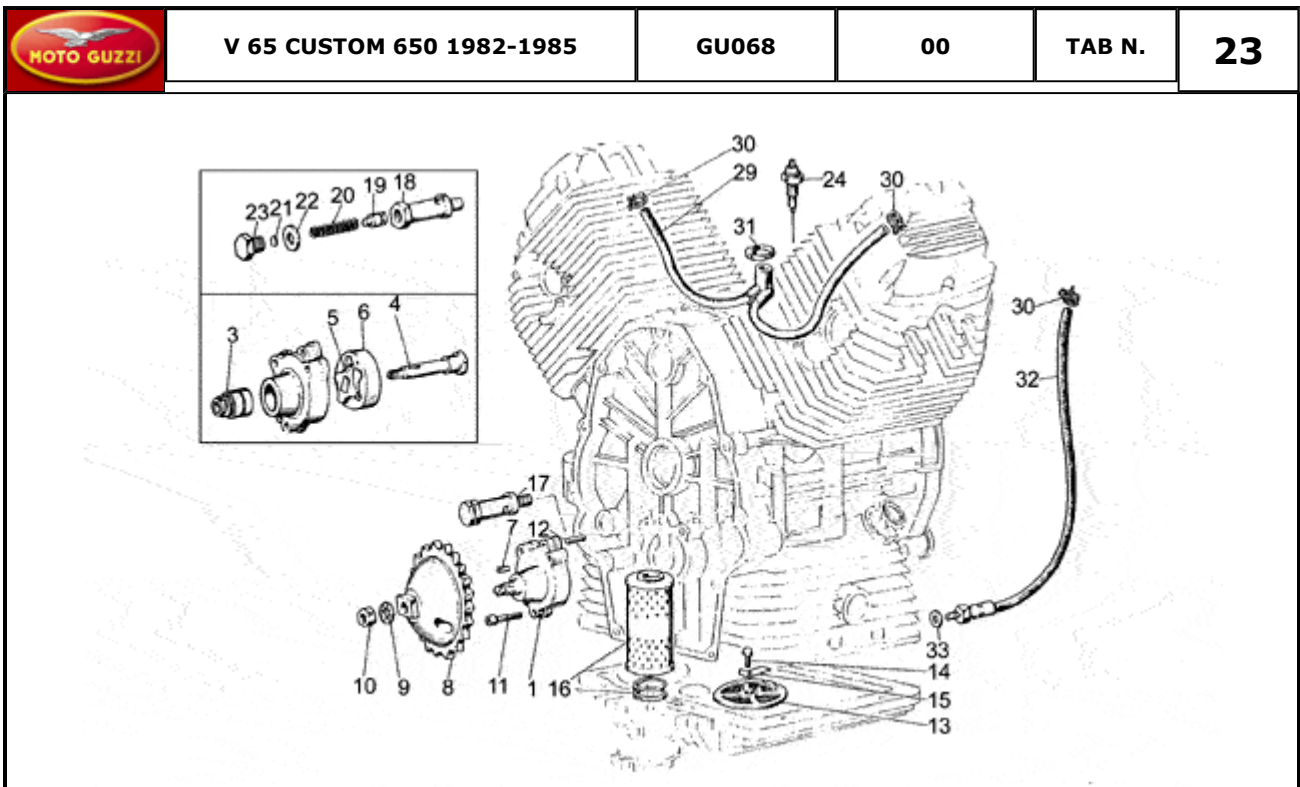

Pos.	Description	Year	I_M	Country	Version	Code	Q.ty	P.Cod.
1	Oil pump	-	-	-	-	GU19146420	1	
3	Roller bearing 10x22x20	-	-	-	-	GU92252210	1	
4	Oil pump shaft assy.	-	-	-	-	GU19147820	1	
5	Inner rotor	-	-	-	-	GU19148420	1	
6	Outer rotor	-	-	-	-	GU19148620	1	
7	Guide roller	-	-	-	-	GU92296726	1	
8	Oil pump gear	-	-	-	-	GU19147721	1	
9	Washer 10,5x16x1	-	-	-	-	GU19149800	1	
10	Nut M10x1,25	-	-	-	-	GU92602510	1	
11	Screw M6X35	-	-	-	-	GU98620335	3	
12	Pin	-	-	-	-	GU19018920	2	
13	Oil filter	-	-	-	-	GU19152200	1	
14	Screw	-	-	-	-	GU98054314	1	
15	Plate	-	-	-	-	GU95187006	1	
16	Oil filter	-	-	-	-	GU19153000	1	
17	Oil valve cpl.	-	-	-	-	GU10158201	1	
18	Valve body	-	-	-	-	GU10158701	1	
19	Piston	-	-	-	-	GU12150900	1	
20	Valve spring	-	-	-	-	GU94321072	1	
21	Bottom	-	-	-	-	GU12150700	1	
22	Washer 14,5X20X1	-	-	-	-	GU95100523	2	
23	Plug	-	-	-	-	GU19159060	1	
24	Pressure sensor	-	-	-	02201N	GU31999581	1	
29	Breather	-	-	-	-	GU27159660	1	
30	Hose clamp	-	-	-	-	GU61108400	3	
31	Hose clamp	-	-	-	-	GU93305018	1	
32	Breather	-	-	-	Bo	GU19159300	1	
33	Gasket 8,25x15x1	-	-	-	-	GU12154200	1