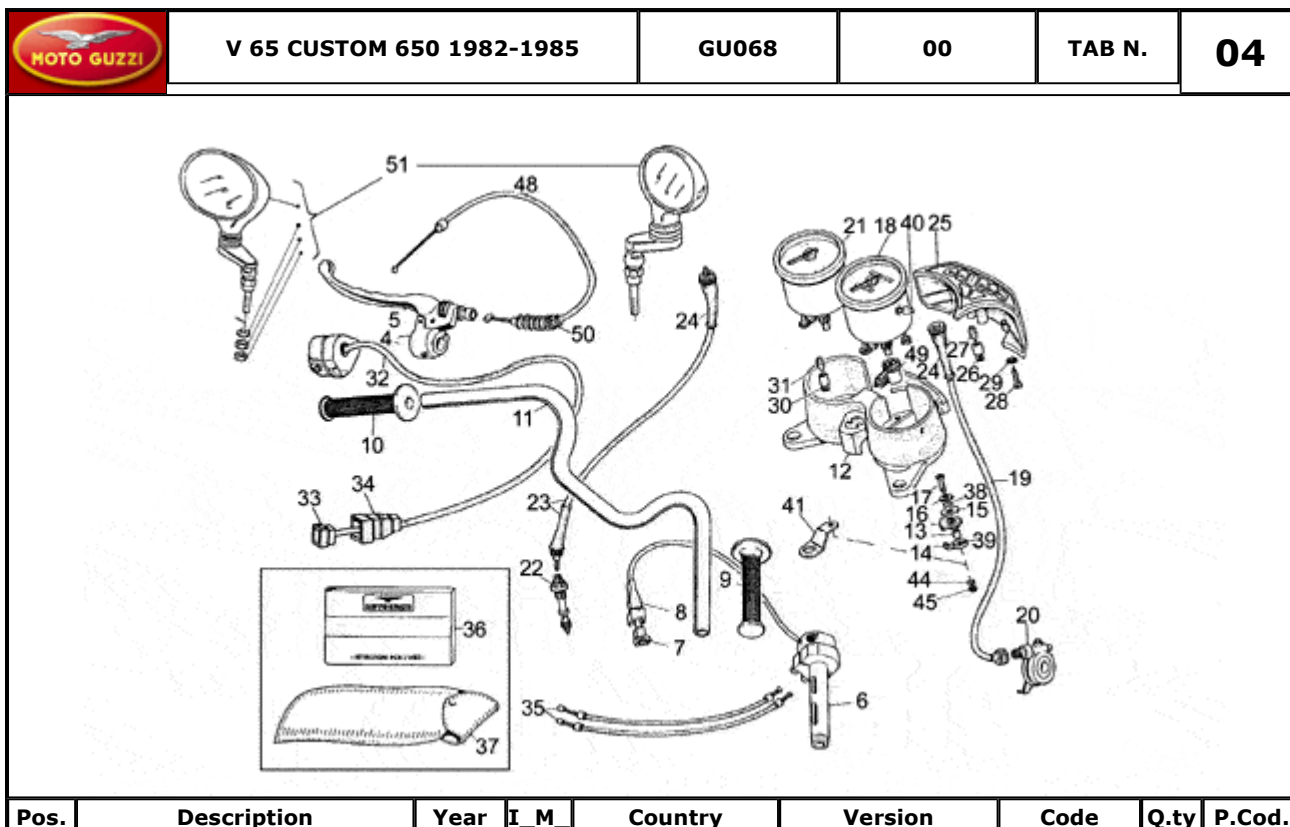

Pos.	Description	Year	I_M	Country	Version	Code	Q.ty	P.Cod.
4	Clutch lever control	-	-	-	-	GU19605501	1	
5	Clutch lever	-	-	-	-	GU14605770	1	
6	Throttle with hand grip	-	-	-	-	GU19603435	1	
7	4-way connector	-	-	-	-	GU17756160	1	
8	Cap	-	-	-	-	GU17756060	1	
9	RH hand grip	-	-	-	-	GU65603500	1	
10	LH hand grip	-	-	-	-	GU65603000	1	
11	Handlebar	M	-	-	1a	GU29600300	1	
	Handlebar	G	-	-	2a	GU29600351	1	
12	Instrument support	-	-	-	-	GU19501500	1	
13	Rubber spacer	-	-	-	-	GU66502200	2	
14	Rubber spacer	-	-	-	-	GU66502201	2	
15	Washer	-	-	-	-	GU95090142	2	
16	Washer	-	-	-	-	GU18577850	2	
17	Screw	-	-	-	-	GU98270641	2	
18	Speedometer	-	-	-	-	GU61761520	1	
19	Transmission	-	-	-	-	GU19760480	1	
20	Odometer gear	-	-	-	-	GU39762501	1	
21	Tachometer	-	-	-	-	GU17767260	1	
22	Gear Z=14	-	-	-	-	GU14769200	1	
23	Rev counter transmission	-	-	-	-	GU19768180	1	
24	Sheath	-	-	-	-	GU17762200	2	
25	Support	-	-	-	-	GU65766970	1	
26	Lampholder	-	-	-	-	GU19768680	8	
27	Lamp 12V-1,2W	-	-	-	-	GU93450140	8	
28	Screw	-	-	-	-	GU98830225	2	
29	Notched washer	-	-	-	-	GU95021105	2	
30	Lampholder	-	-	-	-	GU14768650	2	
31	Lamp 12v-3w	-	-	-	-	GU93450120	2	
32	Horn	-	-	-	-	GU39738080	1	
33	Connector	-	-	-	-	GU61740551	1	
34	Rubber protection	-	-	-	-	GU35755780	1	
35	Throttle cable	-	-	-	-	GU19117595	2