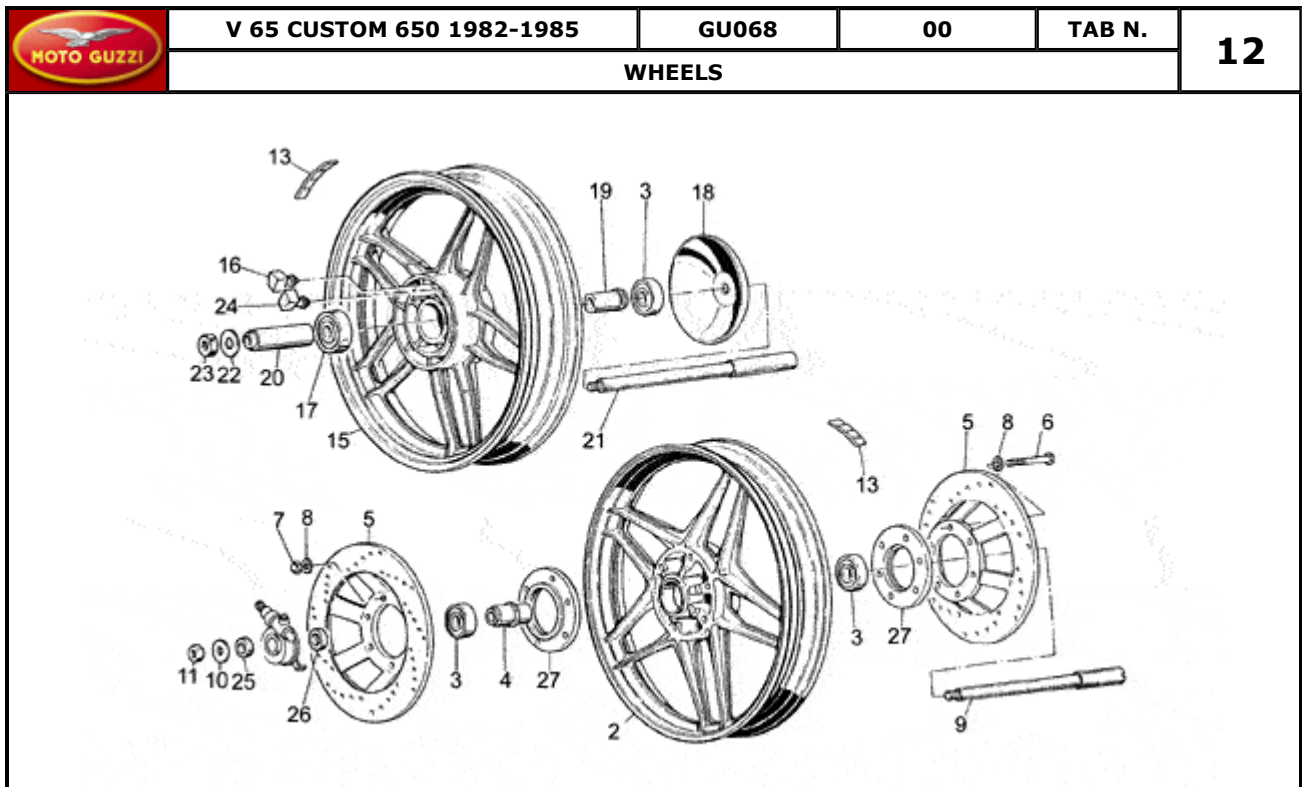

Pos.	Description	Year	I_M	Country	Version	Code	Q.ty	P.Cod.
2	Front wheel 2,15x18	-	-	-	-	GU23610380	1	
3	Bearing	-	-	-	-	GU92204217	3	
4	Spacer	-	-	-	-	GU19615335	1	
5	Brake disc	-	-	-	-	GU31613380	2	
6	Screw m8x90	-	-	-	-	GU98052490	6	
7	Cap nut	-	-	-	-	GU92730082	6	
8	Washer	-	-	-	-	GU95004208	12	
9	Front wheel spindle	-	-	-	-	GU62614120	1	
10	Washer 17X27X2	-	-	-	-	GU95004217	1	
11	Nut M16X1,5	-	-	-	-	GU92602516	1	
13	Counterweight	-	-	-	-	GU14616150	2	
15	Rear wheel 2,50x16"	-	-	-	-	GU23630680	1	
16	LH rubber coupling	-	-	-	-	GU19632502	6	
17	Bearing	-	-	-	-	GU92204218	1	
18	Protection	-	-	-	-	GU19636400	1	
19	Bearing internal spacer	-	-	-	-	GU19633935	1	
20	Spacer	-	-	-	-	GU19634100	1	
21	Rear wheel spindle	-	-	-	-	GU23633380	1	
22	Washer	-	-	-	-	GU14634400	1	
23	Nut M6X1,5	-	-	-	-	GU92602316	1	
24	RH rubber coupling	-	-	-	-	GU19632501	6	
25	Spacer	-	-	-	-	GU62616320	1	
26	Spacer	-	-	-	-	GU91181803	1	
27	Flange	-	-	-	-	GU14611255	2