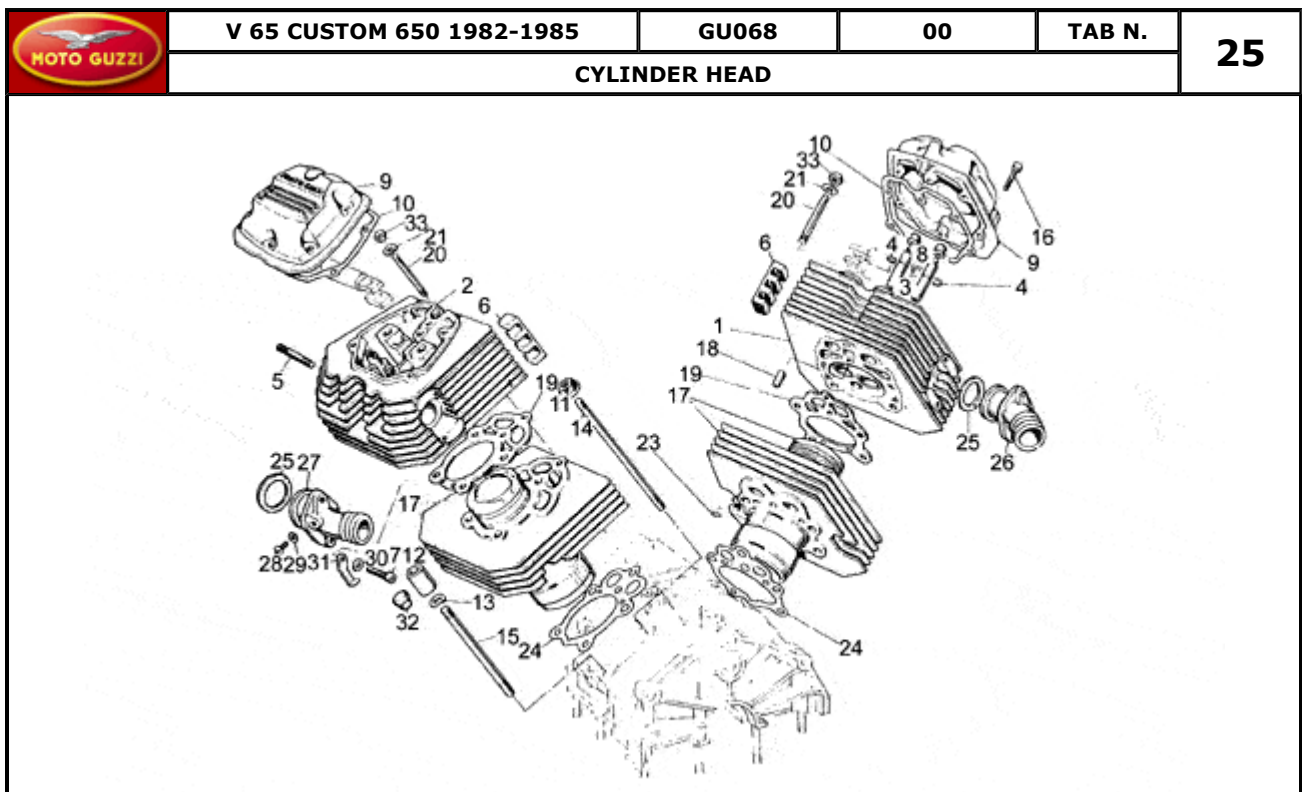

Pos.	Description	Year	I_M	Country	Version	Code	Q.ty	P.Cod.
1	RH head	-	-	-	-	GU19022180	1	
2	LH head	-	-	-	-	GU19022280	1	
3	Valve guide	-	-	-	-	GU61036801	4	
4	Snap ring	-	-	-	-	GU90353009	4	
5	Stud bolt	-	-	-	-	GU96506042	4	
6	Anti-vibration plate	-	-	-	-	GU19025300	4	
7	Screw	-	-	-	-	GU98822325	4	
8	Oil seal	-	-	-	-	GU19037820	4	
9	Valves cover	-	-	-	-	GU19023520	2	
10	Gasket	-	-	-	-	GU19023700	2	
11	Column nut	-	-	-	-	GU92660010	4	
12	Column nut	-	-	-	-	GU13021900	4	
13	Washer 10,5X18X0,8	-	-	-	-	GU95129180	4	
14	Tie rod	-	-	-	-	GU96510200	4	
15	Tie rod 143 mm	-	-	-	-	GU96510143	4	
16	Hex socket screw M6X25	-	-	-	-	GU98622325	12	
17	Cylinder with piston	-	-	-	-	GU23060190	2	
18	Bush	-	-	-	-	GU19021360	2	
19	Gasket	-	-	-	-	GU27022060	2	
20	Tie rod	-	-	-	-	GU96508125	2	
21	Spring washer 8x15x0,3	-	-	-	-	GU61270300	2	
23	O-ring	-	-	-	-	GU61027200	2	
24	Gasket	-	-	-	-	GU19020820	2	
25	Gasket	-	-	-	-	GU19115580	2	
26	RH manifold	-	-	-	-	GU19115060	1	
27	LH manifold	-	-	-	-	GU19115061	1	
28	Screw	-	-	-	-	GU98310610	2	
29	Washer 6,25x10x1,5	-	-	-	-	GU95100116	2	
30	Special washer	-	-	-	-	GU61013800	2	
31	Hose clamp	-	-	-	-	GU19718000	2	
32	Plug	-	-	-	-	GU93180245	4	
33	Nut	-	-	-	-	GU19021920	2