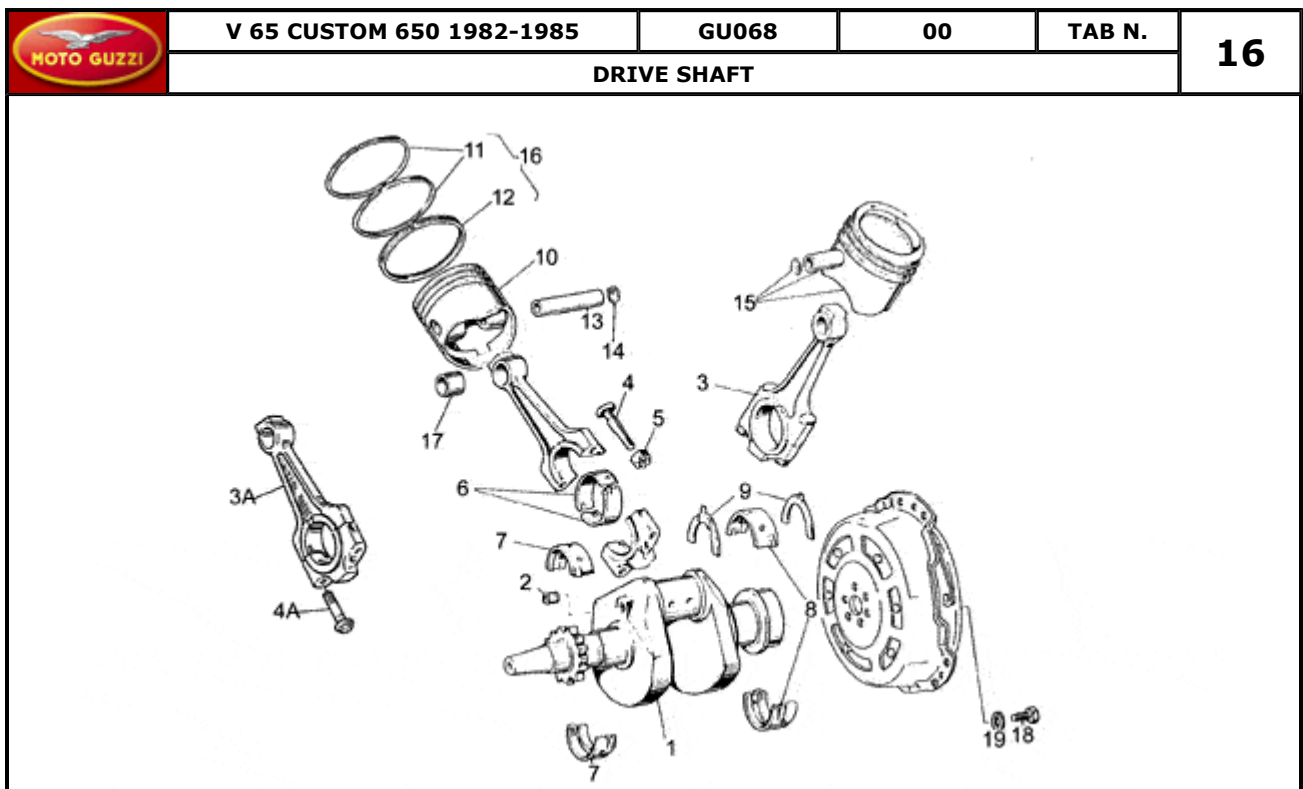

Pos.	Description	Year	I_M	Country	Version	Code	Q.ty	P.Cod.
1	Drive shaft	-	-	-	-	GU19064161	1	
2	Plug	-	-	-	-	GU19065400	1	
3	Connecting rod cpl.	-	-	-	M1	GU19061560	2	
	Connecting rod	-	-	-	M2	GU19061561	2	
4	Screw	-	-	-	M1	GU19062260	4	
	Screw	-	-	-	M2	GU19062261	4	
5	Nut	-	-	-	-	GU19062460	4	
6	Bearing half-shell	-	-	-	-	GU27062060	4	
7	Front main half-bearing	-	-	-	MAG	GU19065668	2	
	Front main half-bearing	-	-	-	std	GU27065660	2	
8	Rear main half-bearing	-	-	-	std	GU27066560	2	
	Rear main half-bearing	-	-	-	MAG	GU19066568	2	
9	Half-clamp	-	-	-	-	GU27066460	2	
10	Piston	-	-	-	-	GU19060463	2	
11	Slot piston ring	-	-	-	-	GU19060763	4	
12	Scraper ring	-	-	-	-	GU19061063	2	
13	Piston pin	-	-	-	-	GU19061263	2	
14	Stop ring	-	-	-	-	GU19061363	4	
15	Piston assy	-	-	-	-	GU23060271	2	
16	Pistonring set	-	-	-	-	GU19060663	2	
17	Bushing	-	-	-	-	GU19061860	2	
18	Screw	-	-	-	-	GU19067700	6	
19	Washer 8,4X13X0,8	-	-	-	-	GU14615901	6