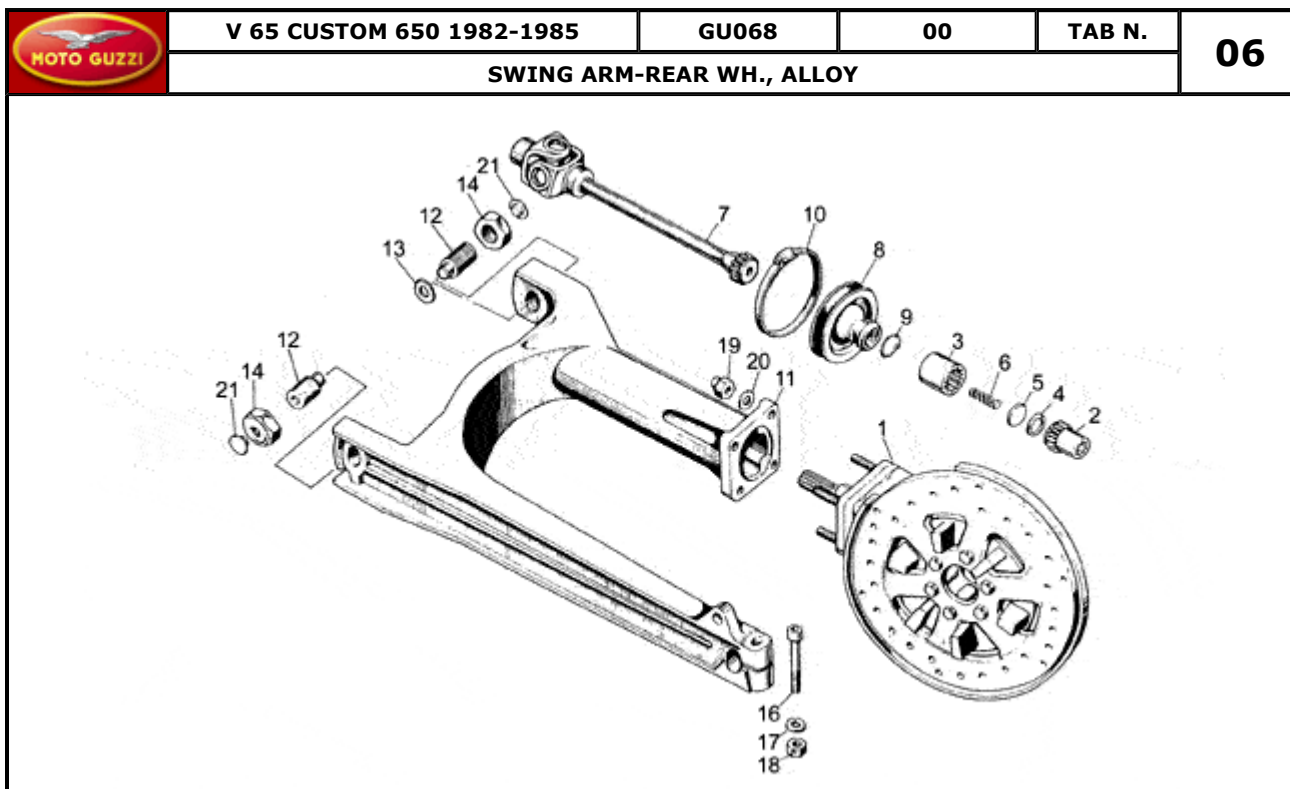

Pos.	Description	Year	I_M	Country	Version	Code	Q.ty	P.Cod.
1	Transmission box assy., grey	-	-	-	-	GU20350220	1	
2	Hose	-	-	-	-	GU19327701	1	
3	Hose	-	-	-	-	GU19328801	1	
4	Circlip	-	-	-	-	GU90272023	1	
5	Disc	-	-	-	-	GU19327601	1	
6	Spring	-	-	-	-	GU94321099	1	
7	Coupling	-	-	-	-	GU23328081	1	
8	Protection collar	-	-	-	-	GU23548080	1	
9	Spring	-	-	-	-	GU23548180	1	
10	Hose clamp	-	-	-	-	GU93305074	1	
11	Rear fork grey	-	-	-	-	GU31540280	1	
12	Pin	-	-	-	-	GU19547000	2	
13	Spacer	-	-	-	-	GU35214300	1	
14	Nut	-	-	-	-	GU14547800	2	
16	Screw	-	-	-	-	GU98052550	1	
17	Washer 10,2x18x2	-	-	-	-	GU95004210	1	
18	Nut	-	-	-	-	GU92602210	1	
19	Nut	-	-	-	-	GU92781081	4	
20	Washer 8,4X13X0,8	-	-	-	-	GU14615901	4	
21	Plug	-	-	-	-	GU93180105	2