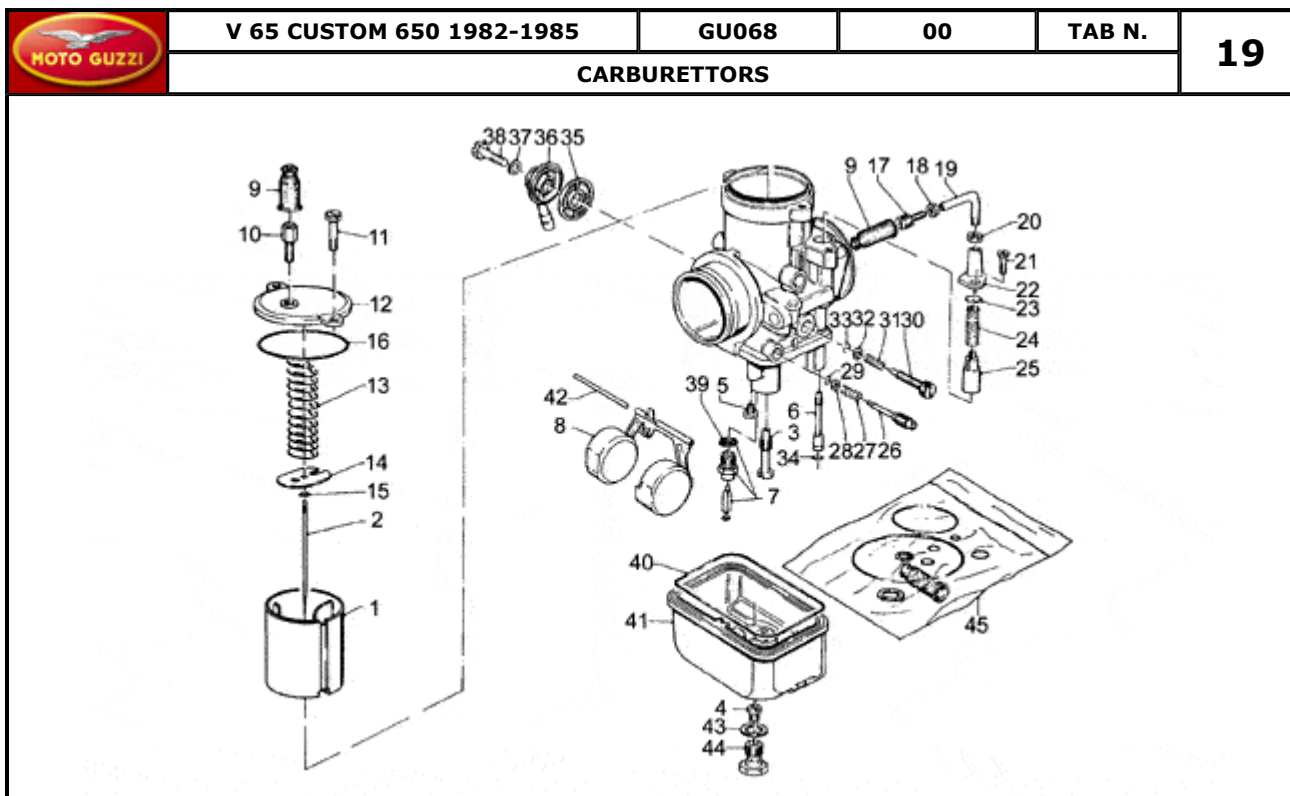

Pos.	Description	Year	I_M_	Country	Version	Code	Q.ty	P.Cod.
1	Gas valve 40	-	-	-	-	GU19934860	2	
2	Conical pin 8	-	-	-	-	GU19934960	2	
3	Needle valve 268T	-	-	-	-	GU19935580	2	
4	Main jet 105	-	-	-	-	GU19935750	2	
5	Idle jet 40	-	-	-	-	GU19935900	2	
6	Starter jet 60	-	-	-	-	GU19936000	2	
7	Needle valve	-	-	-	-	GU19934600	2	
8	Float gr.9,5	-	-	-	-	GU27934315	2	
9	Throttle cable cap	-	-	-	OR	0000000	4	
10	Wire tensioner screw	-	-	-	-	GU12937200	4	
11	Screw	-	-	-	-	GU14934650	2	
12	Cover	-	-	-	-	GU19935080	2	
13	Gas valve return spring	-	-	-	-	GU19937180	2	
14	Plate	-	-	-	-	GU19938580	2	
15	Conical pin clip	-	-	-	-	GU65933600	2	
16	Cover gasket	-	-	-	OR	0000000	2	
17	Wire tensioner screw	-	-	-	-	GU53937200	2	
18	Nut	-	-	-	-	GU19938880	2	
19	Pipe	-	-	-	-	GU49938900	2	
20	Nut	-	-	-	-	GU12937300	4	
21	Screw	-	-	-	-	GU13937900	2	
22	Starter device cover	-	-	-	-	GU17937450	2	
23	Gasket	-	-	-	OR	0000000	2	
24	Valve spring	-	-	-	-	GU39937600	2	
25	Starter valve	-	-	-	-	GU13937800	2	
26	Adj.min.eng.speed screw	-	-	-	-	GU13936200	2	
27	Spring	-	-	-	-	GU13936300	2	
28	Flat washer	-	-	-	-	GU65933700	2	
29	Gasket	-	-	-	OR	0000000	2	
30	Gas valve adjuster screw	-	-	-	-	GU13936600	2	
31	Spring	-	-	-	-	GU13936700	2	
32	Flat washer	-	-	-	-	GU14931650	2	
33	Gasket	-	-	-	OR	0000000	2